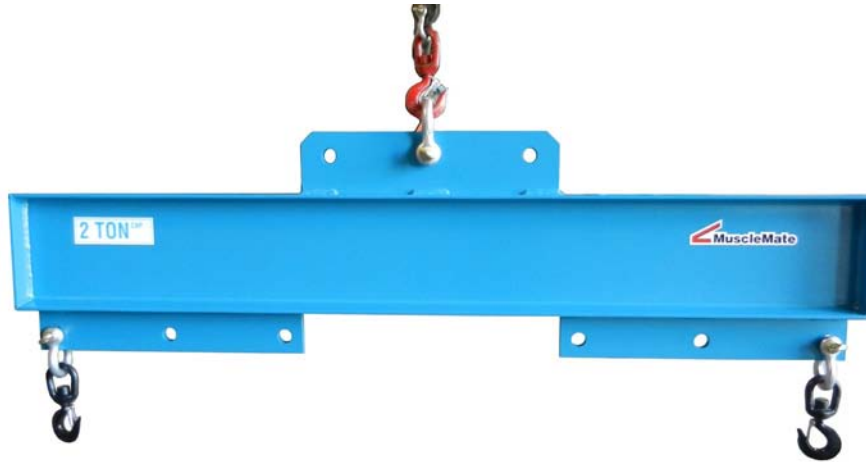

Spreader Beams ASB Series

Spreader Beams ASB Series

Adjustable Spreader Beams	Hook to Hook Min/Max	Capacity LBS	Weight LBS	Ship. Dims feet
ASB-1000-6	3.5'-6'	1000	85	4x6x2
ASB-1000-8	4'-8'	1000	116	4x8x2
ASB-1000-10	5'-10'	1000	135	4x10x2
ASB-1000-12	6'-12'	1000	154	4x12x2
ASB-2000-6	3.5'-6'	2000	97	4x6x2
ASB-2000-8	4'-8'	2000	120	4x8x2
ASB-2000-10	5'-10'	2000	150	4x10x2
ASB-2000-12	6'-12'	2000	170	4x12x2
ASB-4000-6	3.5'-6'	4000	110	4x6x2
ASB-4000-8	4'-8'	4000	150	4x8x2
ASB-4000-10	5'-10'	4000	175	4x10x2
ASB-4000-12	6'-12'	4000	200	4x12x2
ASB-10000-8	4'-8'	10000	234	4x8x2
ASB-10000-10	5'-10'	10000	280	4x10x2
ASB-10000-12	6'-12'	10000	326	4x12x2

Custom lengths and capacities available upon request
Comes standard with lifting shackles